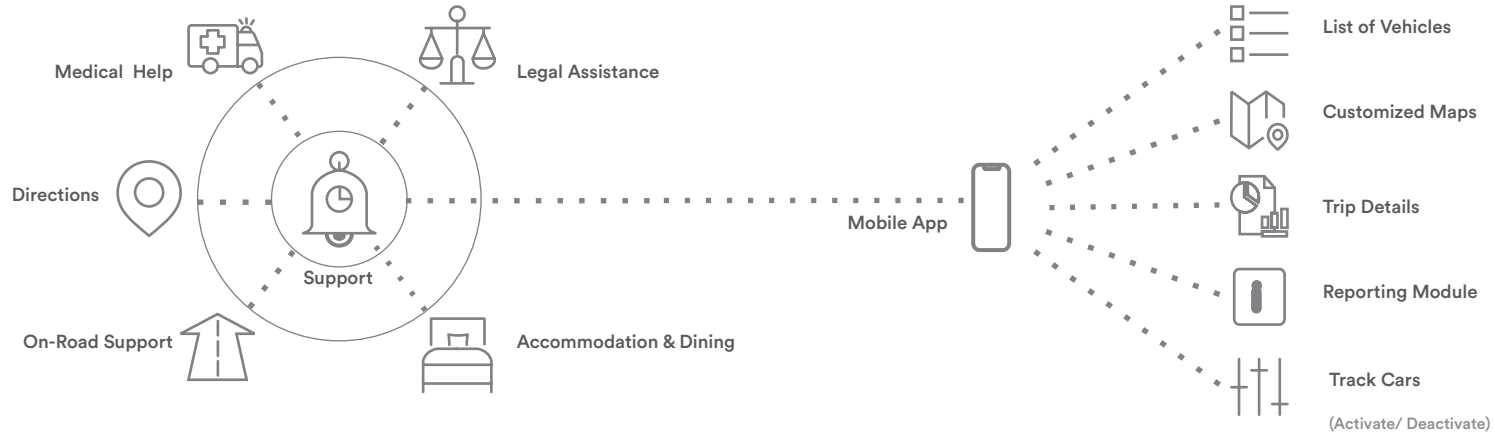

THE CHALLENGES

- API of existing application was not compatible with Android & iOS
- Using website APIs for mobile app development
- New customized map without integration of Google or Apple Maps
- Hosting on 4 servers, leading to slow loading of location on map

“ Fleet Management was optimized with tracking of fleet vehicles in real time that saved time, cost and brought transparency in management ”

MOBILE APPLICATION FOR OPTIMIZED FLEET MANAGEMENT

Industry
Logistics

Technology
Android | iOS - Swift

THE SOLUTION FLOW

THE KEY FEATURES

Dynamic & user-friendly UI for Fleet management

Extraction of API for relevant data from the web application

Customized Map with real time tracking of multiple fleets.

Queue (data structure) at the server level for faster loading of locations on map

Transparency & improvement in management of fleet vehicles

HELIOS SOLUTIONS